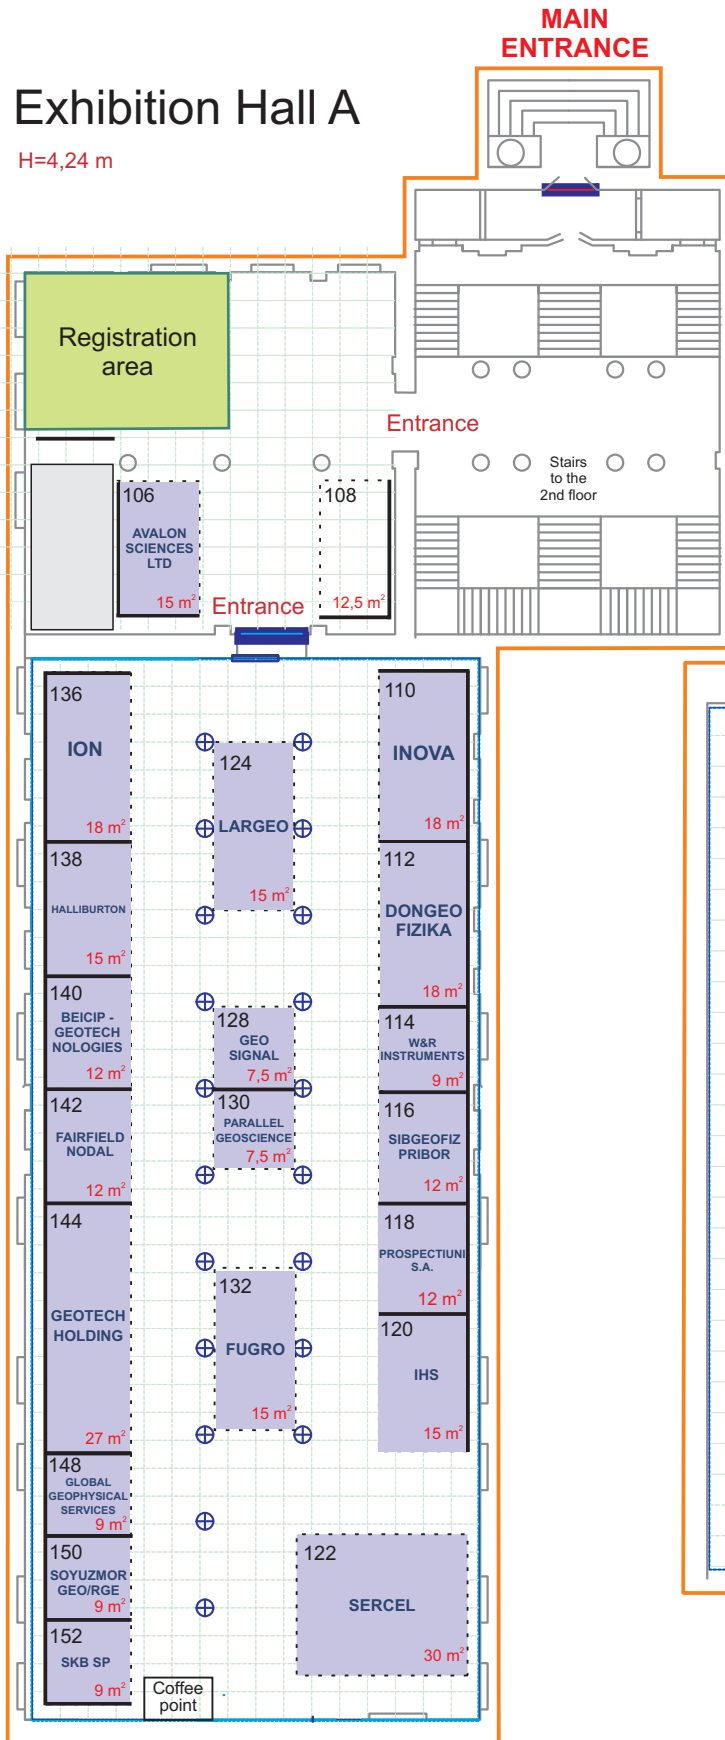

Exhibition Hall A

H=4,24 m

Exhibition Hall B

H=2,85 m